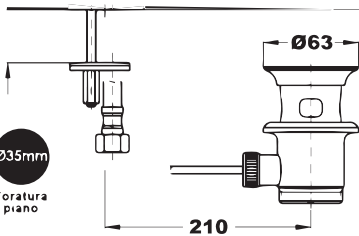

Ø35mm
Foratura
piano

RICAMBIO
04254

A small, detailed image of a faucet cartridge, which is a replacement part for the faucet. It is a cylindrical component with a central stem and a small cap on top.