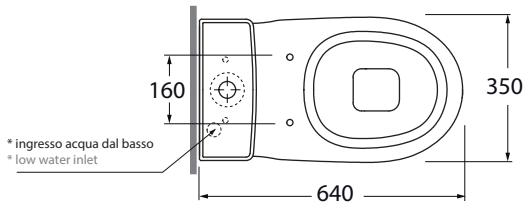

PAVCMP000000 Vaso PAC SMB000000 Cassetta

CM 64x35xh81

kg 43

Bianco Lucido